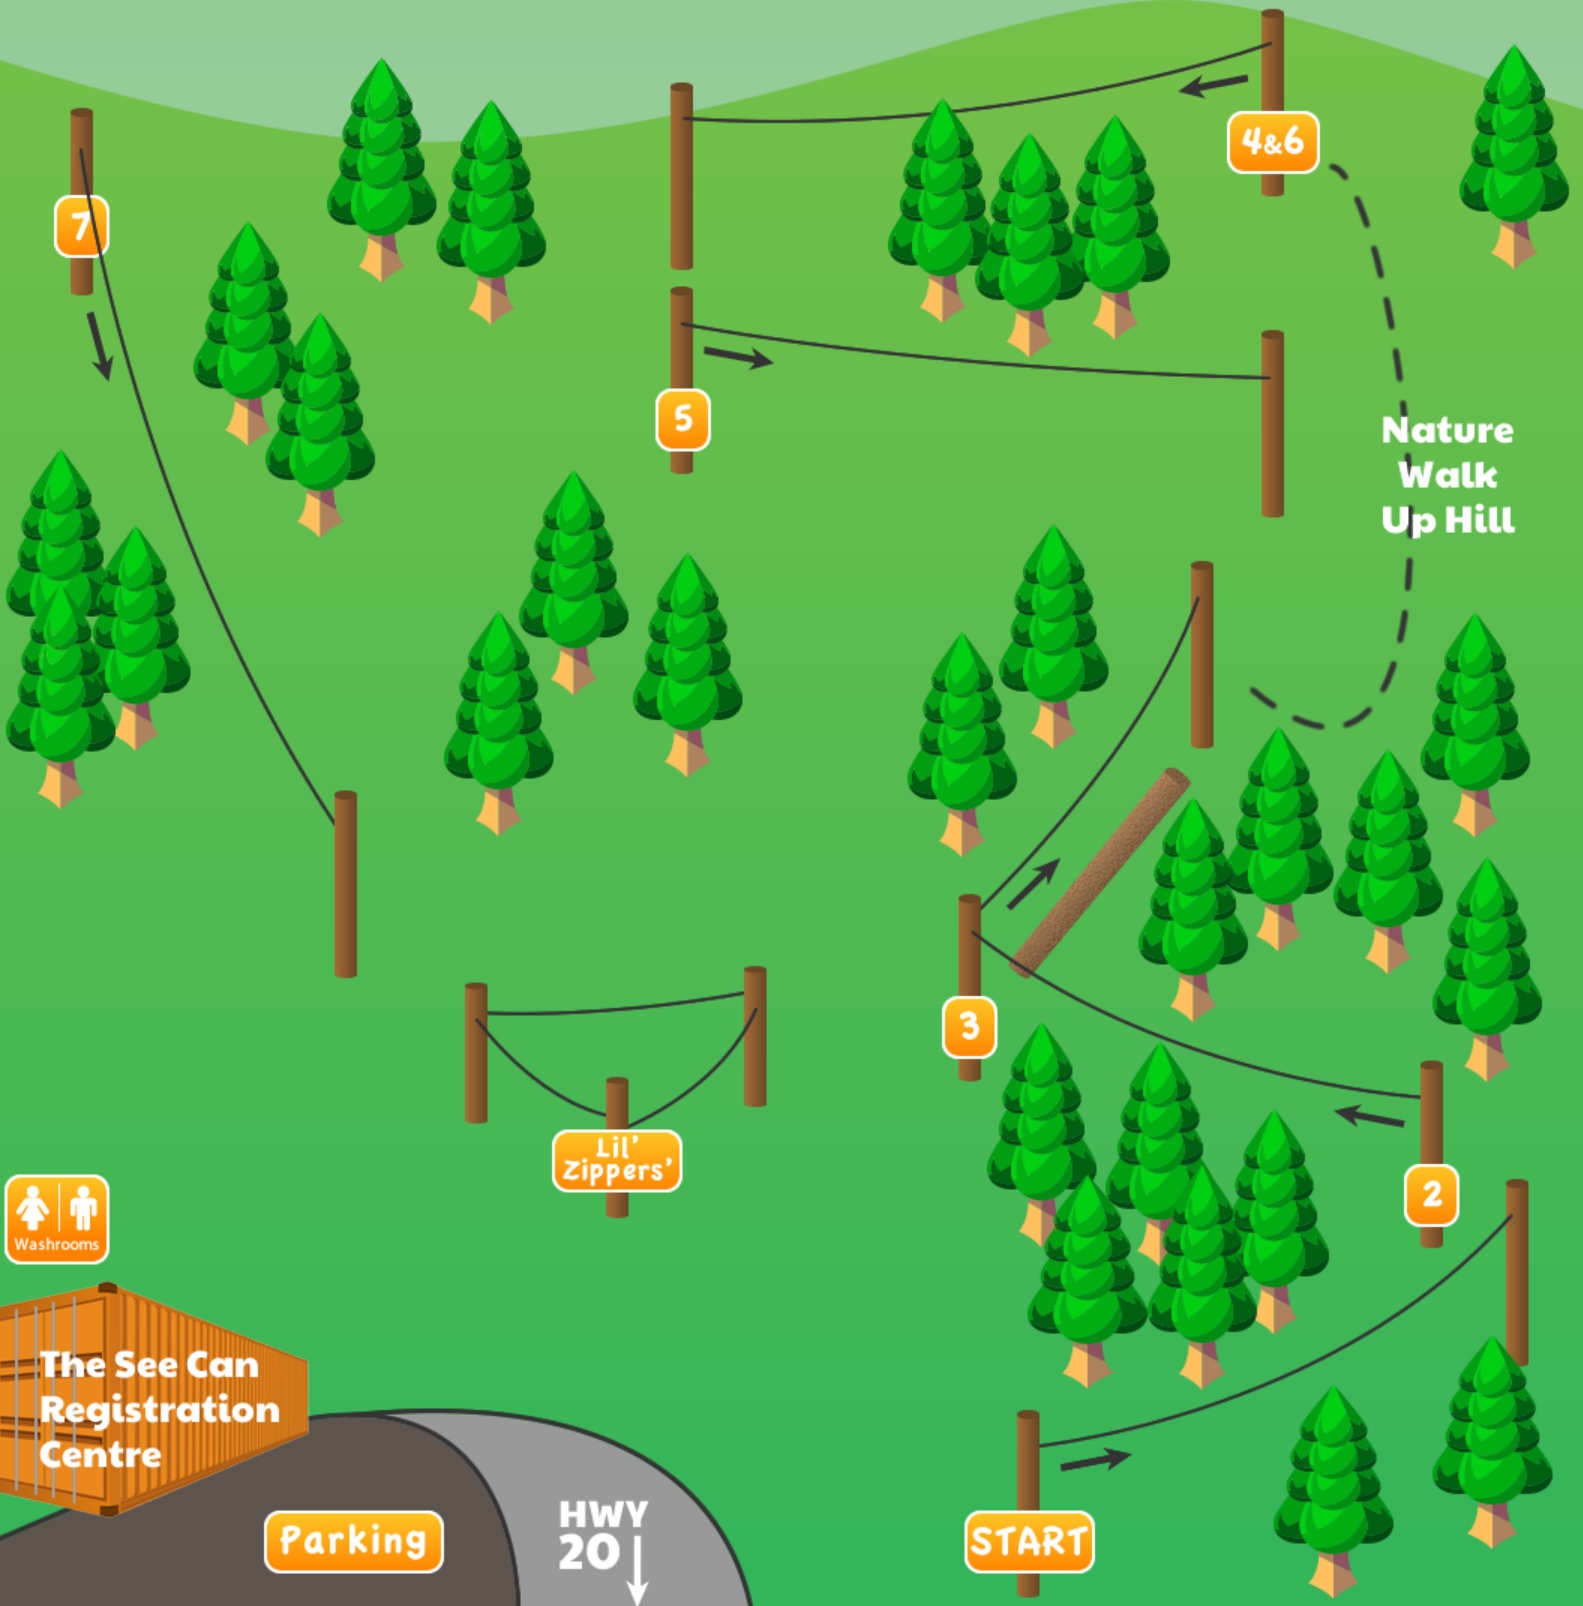

OUTER

ADVENTURE PARK

Washrooms

Lil' Zippers'

The See Can Registration Centre

Parking

HWY 20 ↓

START